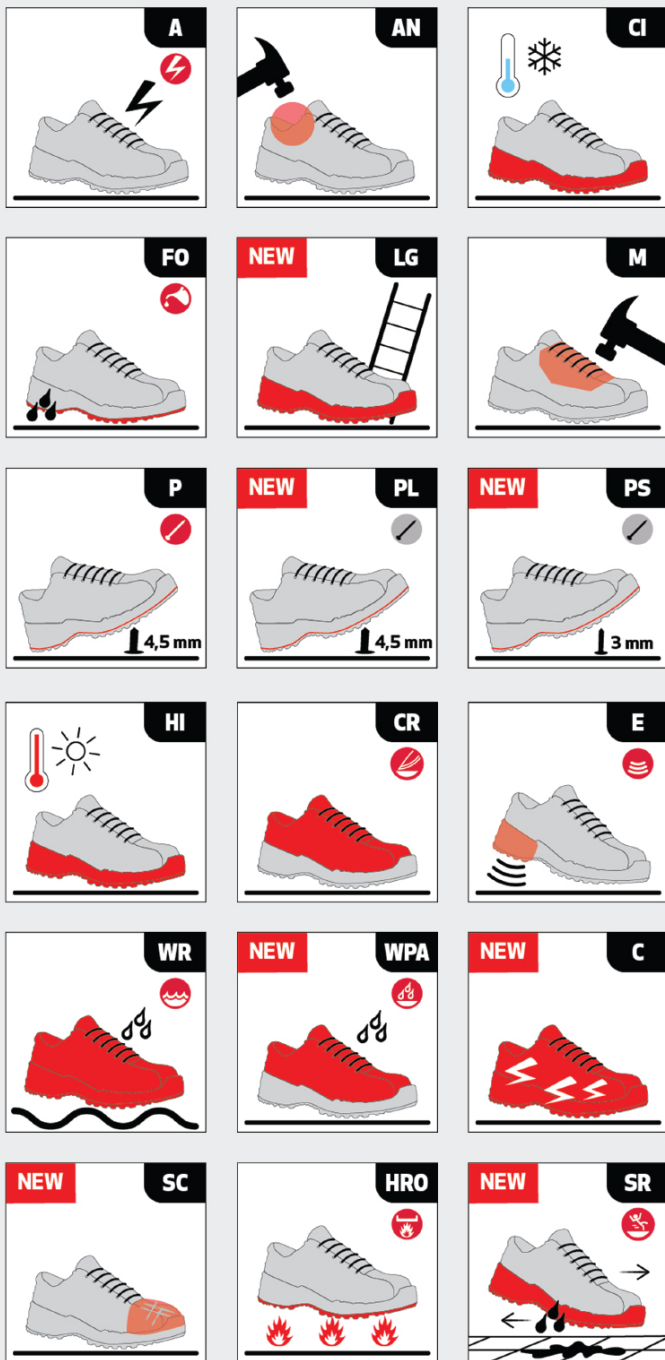

3 ADDITIONAL REQUIREMENTS

Codes and requirements:

- **A** Anti-static footwear
- **AN** Ankle protection
- **CI** Cold insulation of outsole complex
- **HI** Heat insulation of outsole complex
- **CR** Cut resistance
- **E** Energy absorption of seat region
- **FO** Resistance to fuel oil
- **LG** Ladder grip
- **M** Metatarsal protection
- **WR** Water resistance
- **WPA** Water penetration and absorption
- **C** Partly conductive footwear
- **P** Perforation resistance (metal insert)
- **PL** Perforation resistance (non metal insert)
- **PS** Perforation resistance (non metal insert)
- **SC** Scuff cap abrasion
- **HRO** Resistance to hot contact
- **SR** Slip resistance (ceramic tile floor with glycerine)

SIZE CHAT

UK size	3	4	5	6	7	8	9	10	11	12	13
EU size	36	37	38	39/40	41	42	43	44/45	46	47	48
Lenght (cm)	23.5	24	25	26	26.5	27	28	29.5	30	31	31.5